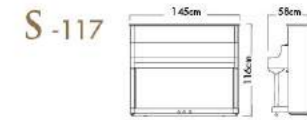

Signature SERIES

From design to production, each stage is carefully and painstakingly managed and supervised by the WILH. STEINBERG factory.

German Chamber of Commerce issued certification of authenticity verifying that WILH. STEINBERG pianos are manufactured in Germany.

This unique certificate, based on WILH. STEINBERG manufacturing and export records, was issued by Germany's National Authorities and is a bonafide proof of authenticity.

German trademark registration certificate. The registration document is valid to August 11, 2022.

Bei dieser Produktlinie findet jeder Fertigungsprozess, angefangen vom Design bis zur Fertigstellung in unserer Manufaktur in Eisenberg / Thüringen statt.

Raste, Bodenlager und Resonanzboden werden von Hand eingepasst und zusammengefügt. Einige Monate dauert der gesamte Aufbau der akustischen Anlage. Dazu erleben sie mit der RENNER Mechanik und einer KLUGE Tastatur aus deutscher Produktion die höchste Präzision. Schnelle, exakte Spielart und eine ausgewogene Tondynamik treffen zum intensiven, fülligen Klangerlebnis zusammen.

Die Signature Serie ist in individuellen Gehäuseausführungen mit feinen Details erhältlich.