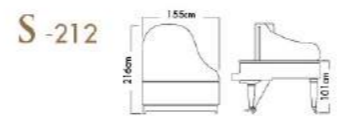

Signature SERIES

S -130 AMADEUS

S -130 PASSIONE

Signature SERIES

PERFORMANCE SERIES

These grand and upright pianos are based on the German WILH. STEINBERG design, crafting techniques and technologies, and manufactured under authorisation by the Yichang Jinbao Musical Instrument Manufacturing Co. Ltd. in China.