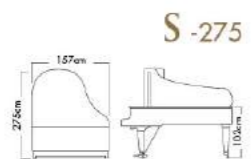

Signature SERIES